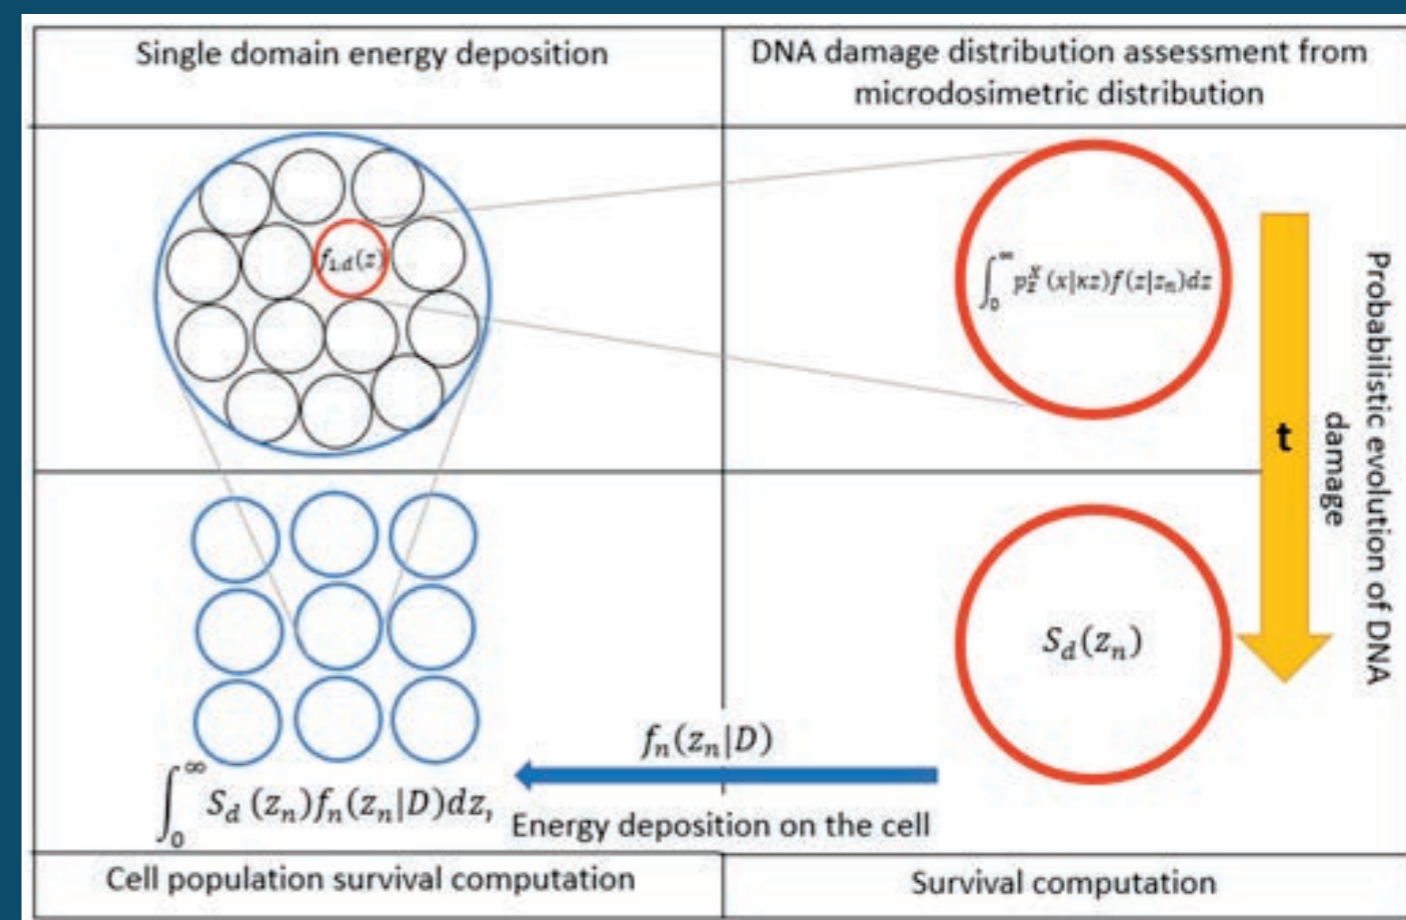

RRS Program Chair, Julie Schwartz, MD, PhD and her stellar committee are full sail ahead planning the next world class scientific program at the beautiful *Hilton Waikoloa Village*.

Together Again

68th Annual International Meeting

Registration and Hotel Reservations

Open on April 4, 2022

Rooms starting at $245

October 16 – 19, 2022
Waikoloa, Hawaii

Our room block at the *Hilton Waikoloa Village* is limited, and will be on a first come first serve basis for extending time on the Big Island. Our 2020 rates are still in place for 2022. ALOHA!

4 Plenary Sessions	15 Topical Reviews	30 Symposiums	4 Award Lectures

Plus our in-person attendees can look forward to:

- The return of our interactive poster sessions and valued exhibitors
- A Full-Day SIT Program, plus an integrated SIT and ECI Social, held before the main program, on Saturday, October 15th
- Interpersonal collaboration between our members and committees
- And, of course, a Final Night Luau on Wednesday, October 19th

For more info, contact RRS at 1-877-216-1919
Monday – Friday, 8:00am – 5:00pm MT

Radiation Research

Radiation Research

Volume 197, Number 3, March 2022

Pages 209-314

In this issue: Vicente *et al.*, "Best Practices for Authentication of Cell Lines to Ensure Data Reproducibility and Integrity"

On the cover: Cordoni *et al.*, "Cell Survival Computation via the Generalized Stochastic Microdosimetric Model (GSM2); Part I: The Theoretical Framework"